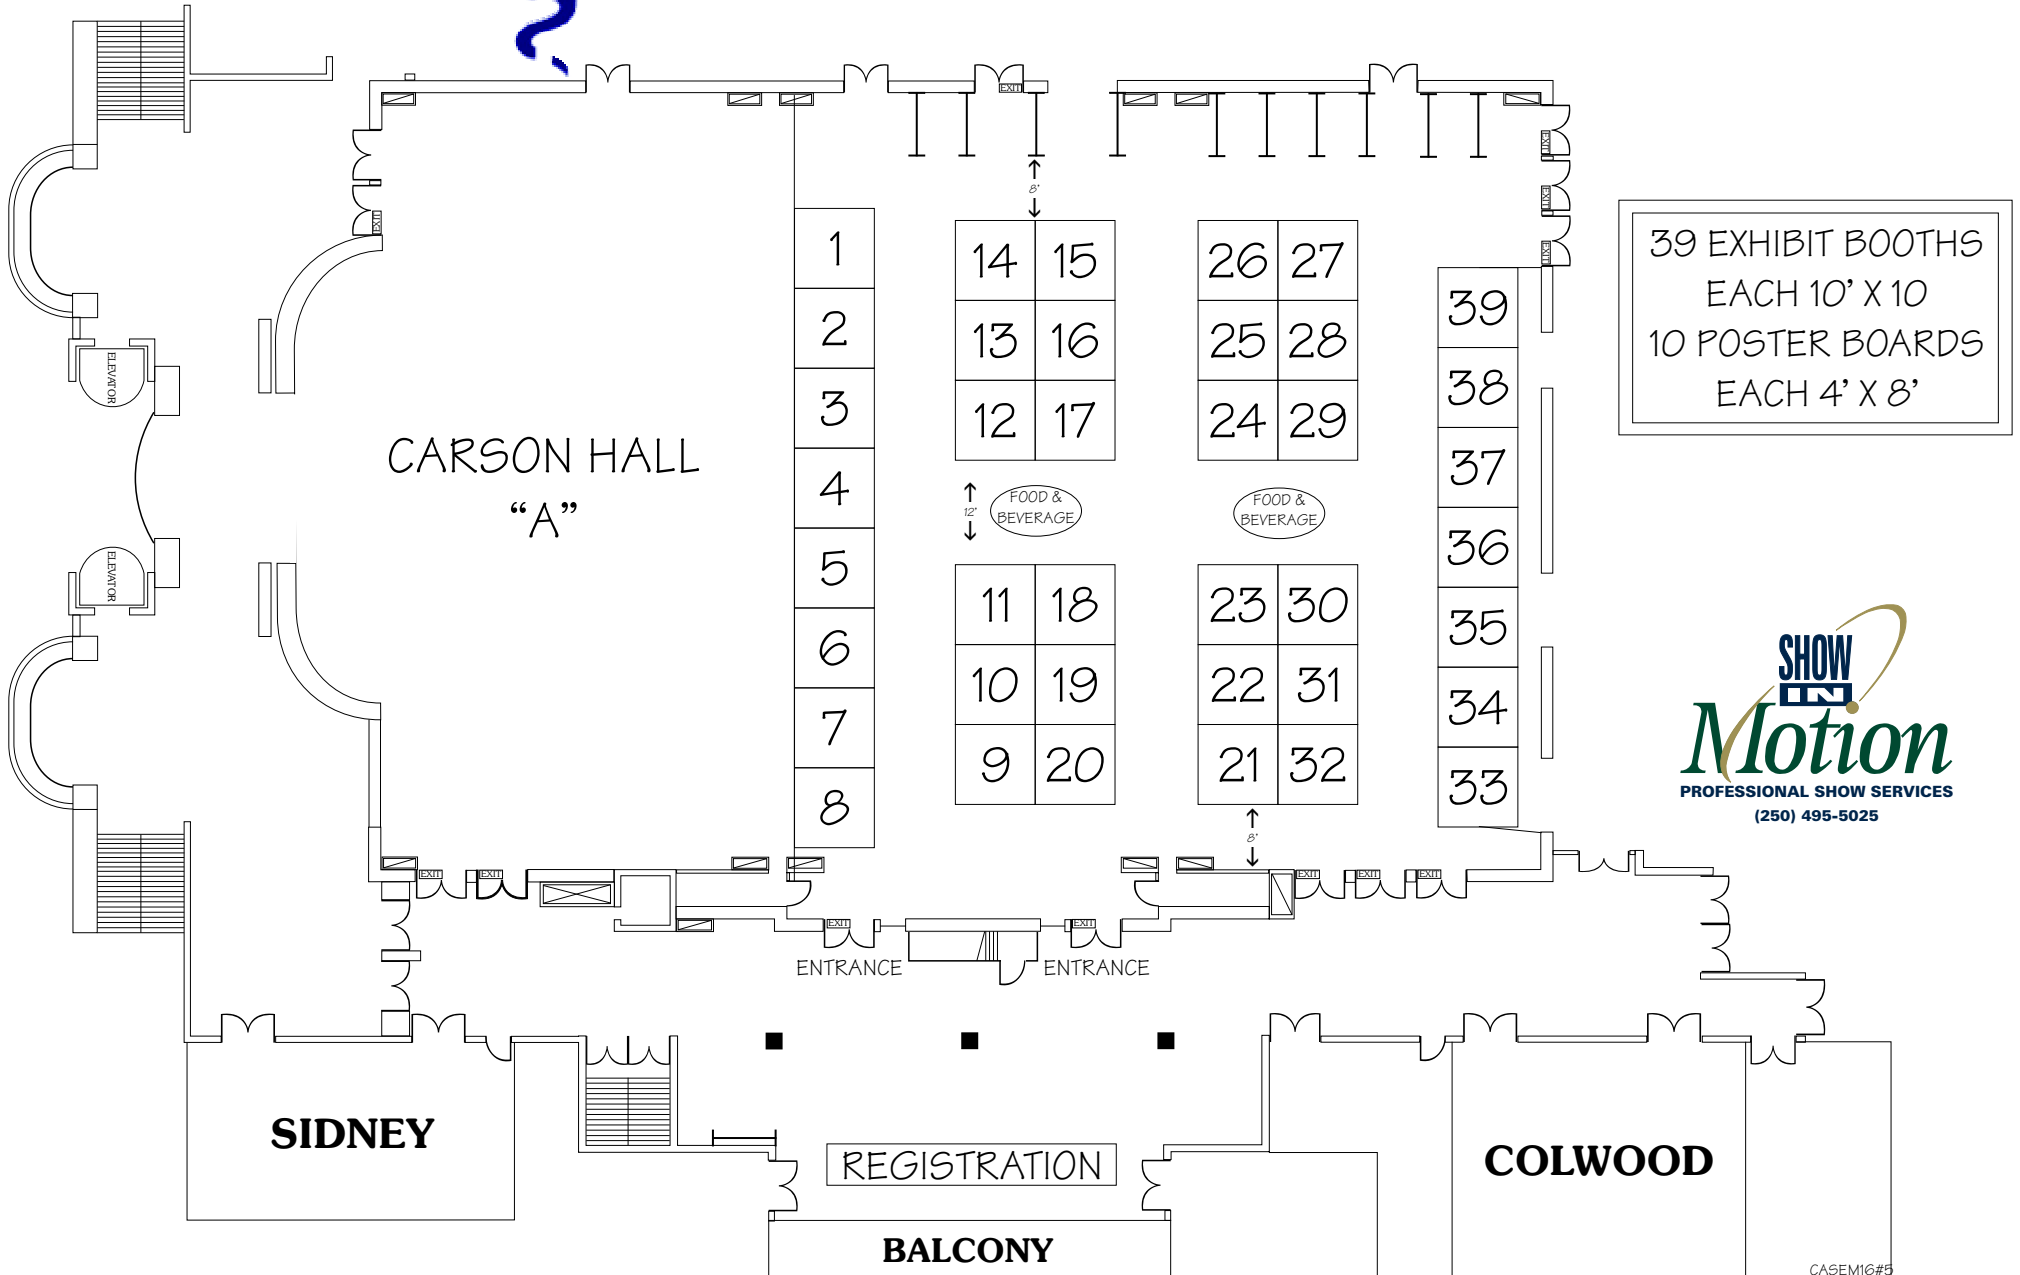

CASEM

ACMSE

ANNUAL SYMPOSIUM MAY 15 - 22, 2016 VICTORIA CONFERENCE CENTRE

39 EXHIBIT BOOTHS
EACH 10' X 10'
10 POSTER BOARDS
EACH 4' X 8'